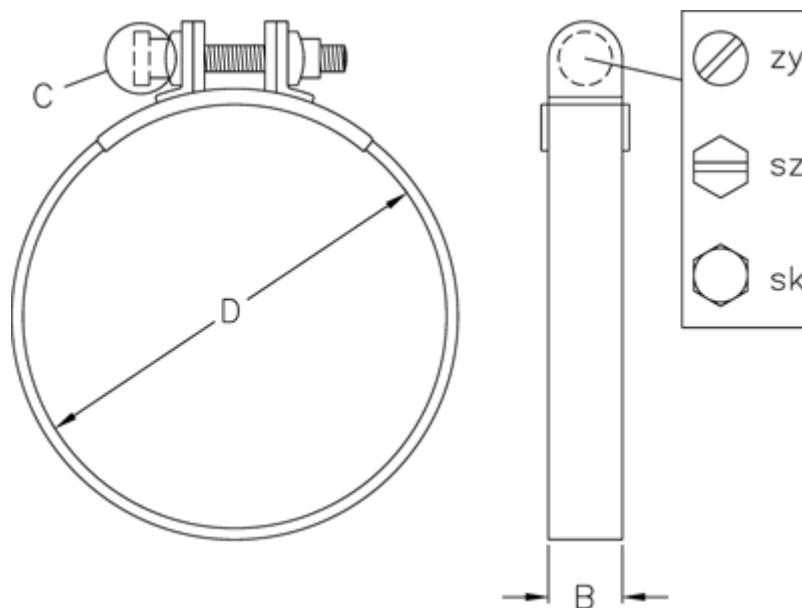

Data Sheet

Article number: 02140000024

Description: Sealing Clamp S 24 W1

Measures

C (screw type) = SZ

Diameter D = 24

Width B = 15